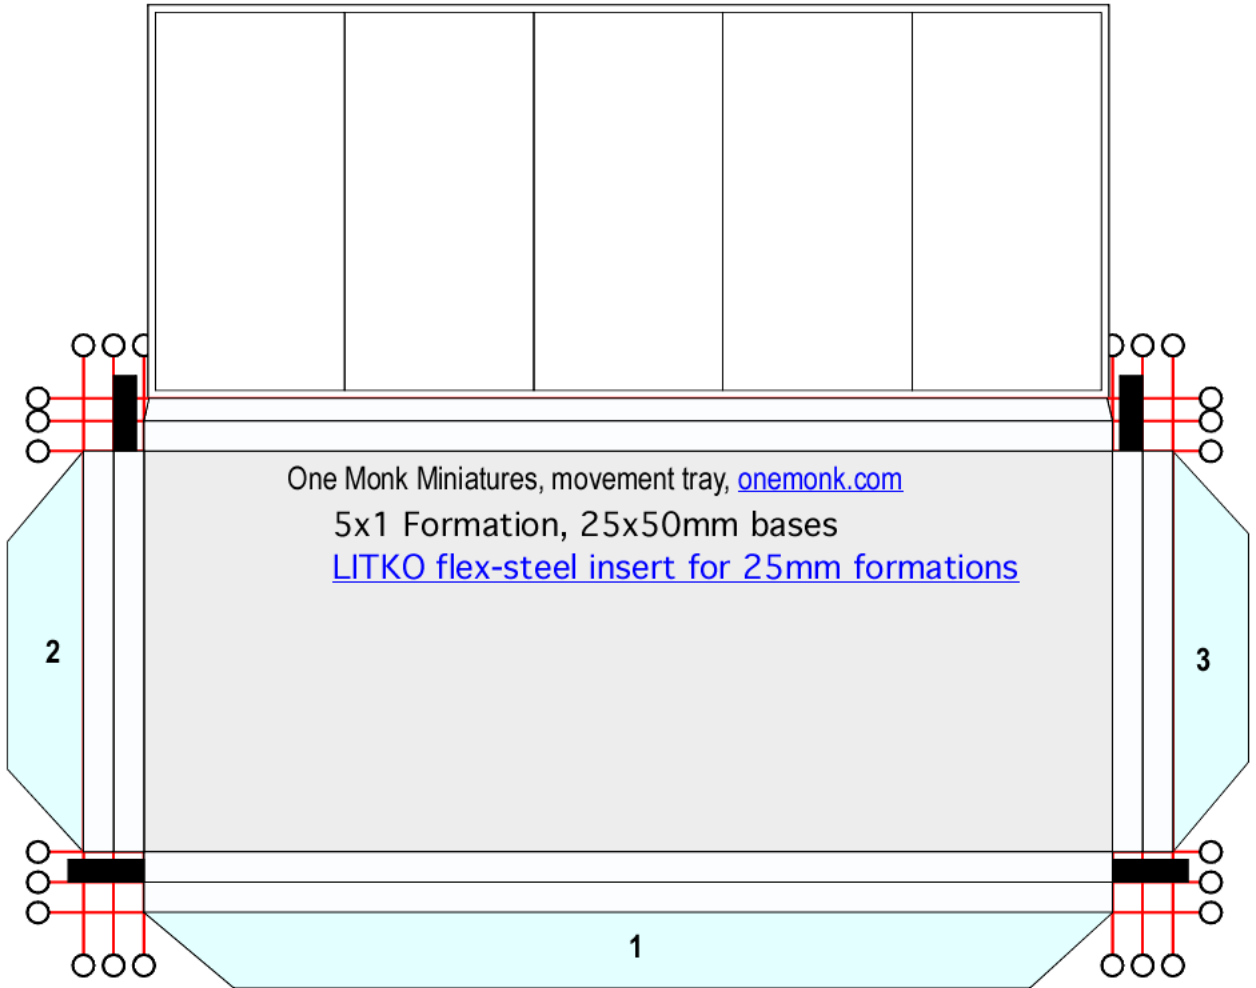

Order LITKO brand base bottoms for your 25x50mm rectangular bases. I recommend the heavy duty magnet for the paper bases, these give the figures a nice weight, and they really stick to the flex-steel tray inserts. Here is a link to order them, [LITKO magnet base bottoms for 25mm bases](#).