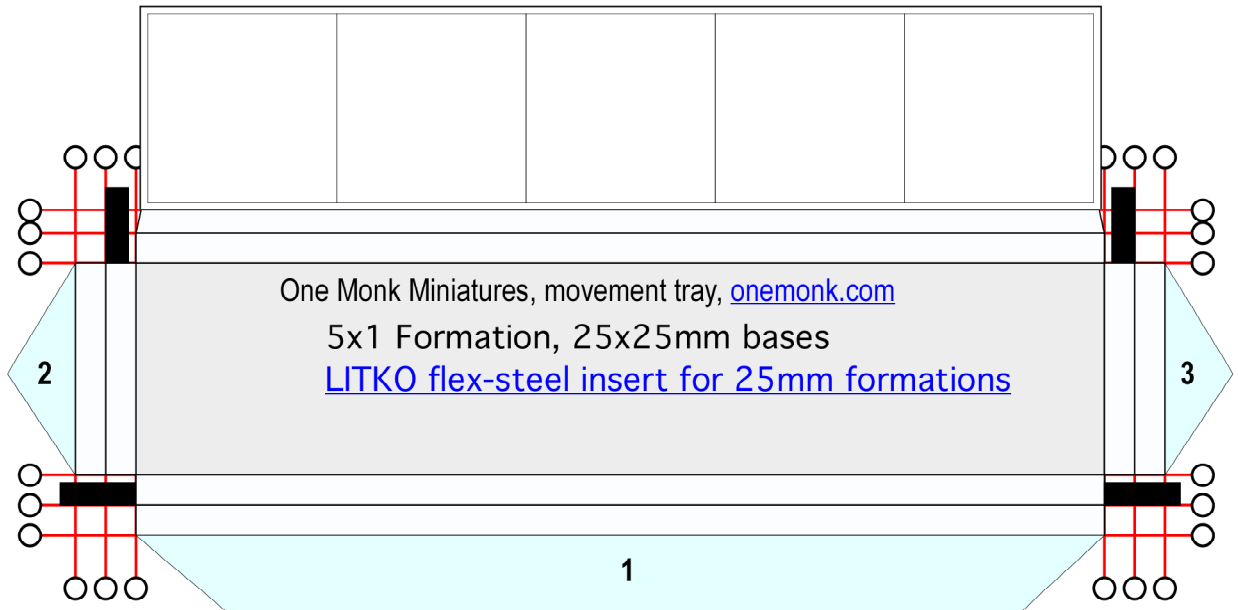

Order LITKO brand base bottoms for your 25mm square bases. I recommend the heavy duty magnet for the paper bases, these give the figures a nice weight, and they really stick to the flex-steel tray inserts. Here is a link to order them, [LITKO magnet base bottoms for 25mm bases](#).