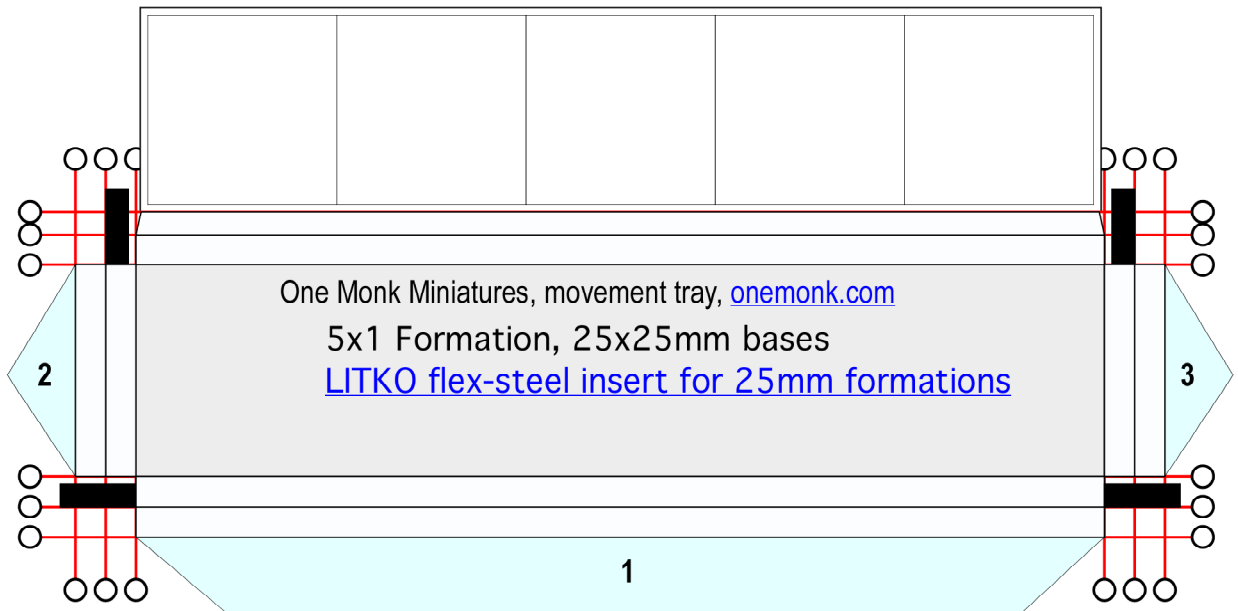

Order LITKO brand base bottoms for your 25mm square bases. I recommend the heavy duty magnet for the paper bases, these give the figures a nice weight, and they really stick to the flex-steel tray inserts. Here is a link to order them, [LITKO magnet base bottoms for 25mm bases](#).