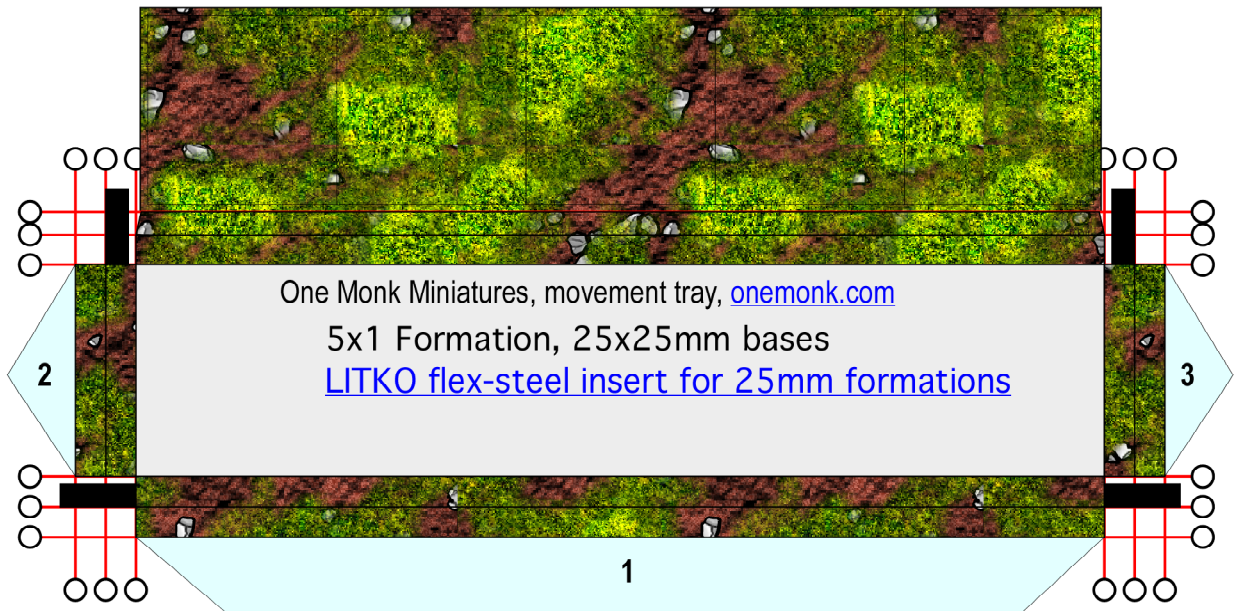

Order LITKO brand base bottoms for your 25mm square bases. I recommend the heavy duty magnet for the paper bases, these give the figures a nice weight, and they really stick to the flex-steel tray inserts. Here is a link to order them, [LITKO magnet base bottoms for 25mm bases](#).